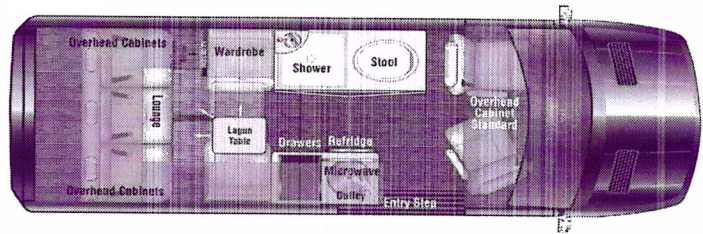

AVAILABLE OPTIONS

<input type="checkbox"/>	New Molded Low Profile Spoiler	\$1,495
<input checked="" type="checkbox"/>	4 Camera System With Dash Monitor	\$1,945
<input type="checkbox"/>	Wireless Internet Router & Apple TV	\$2,545
<input checked="" type="checkbox"/>	600 Amp HR Lithium Eco-Freedom Pkg.	\$19,495
<input type="checkbox"/>	Complete Roof Rack w/ Ladder	\$6,895